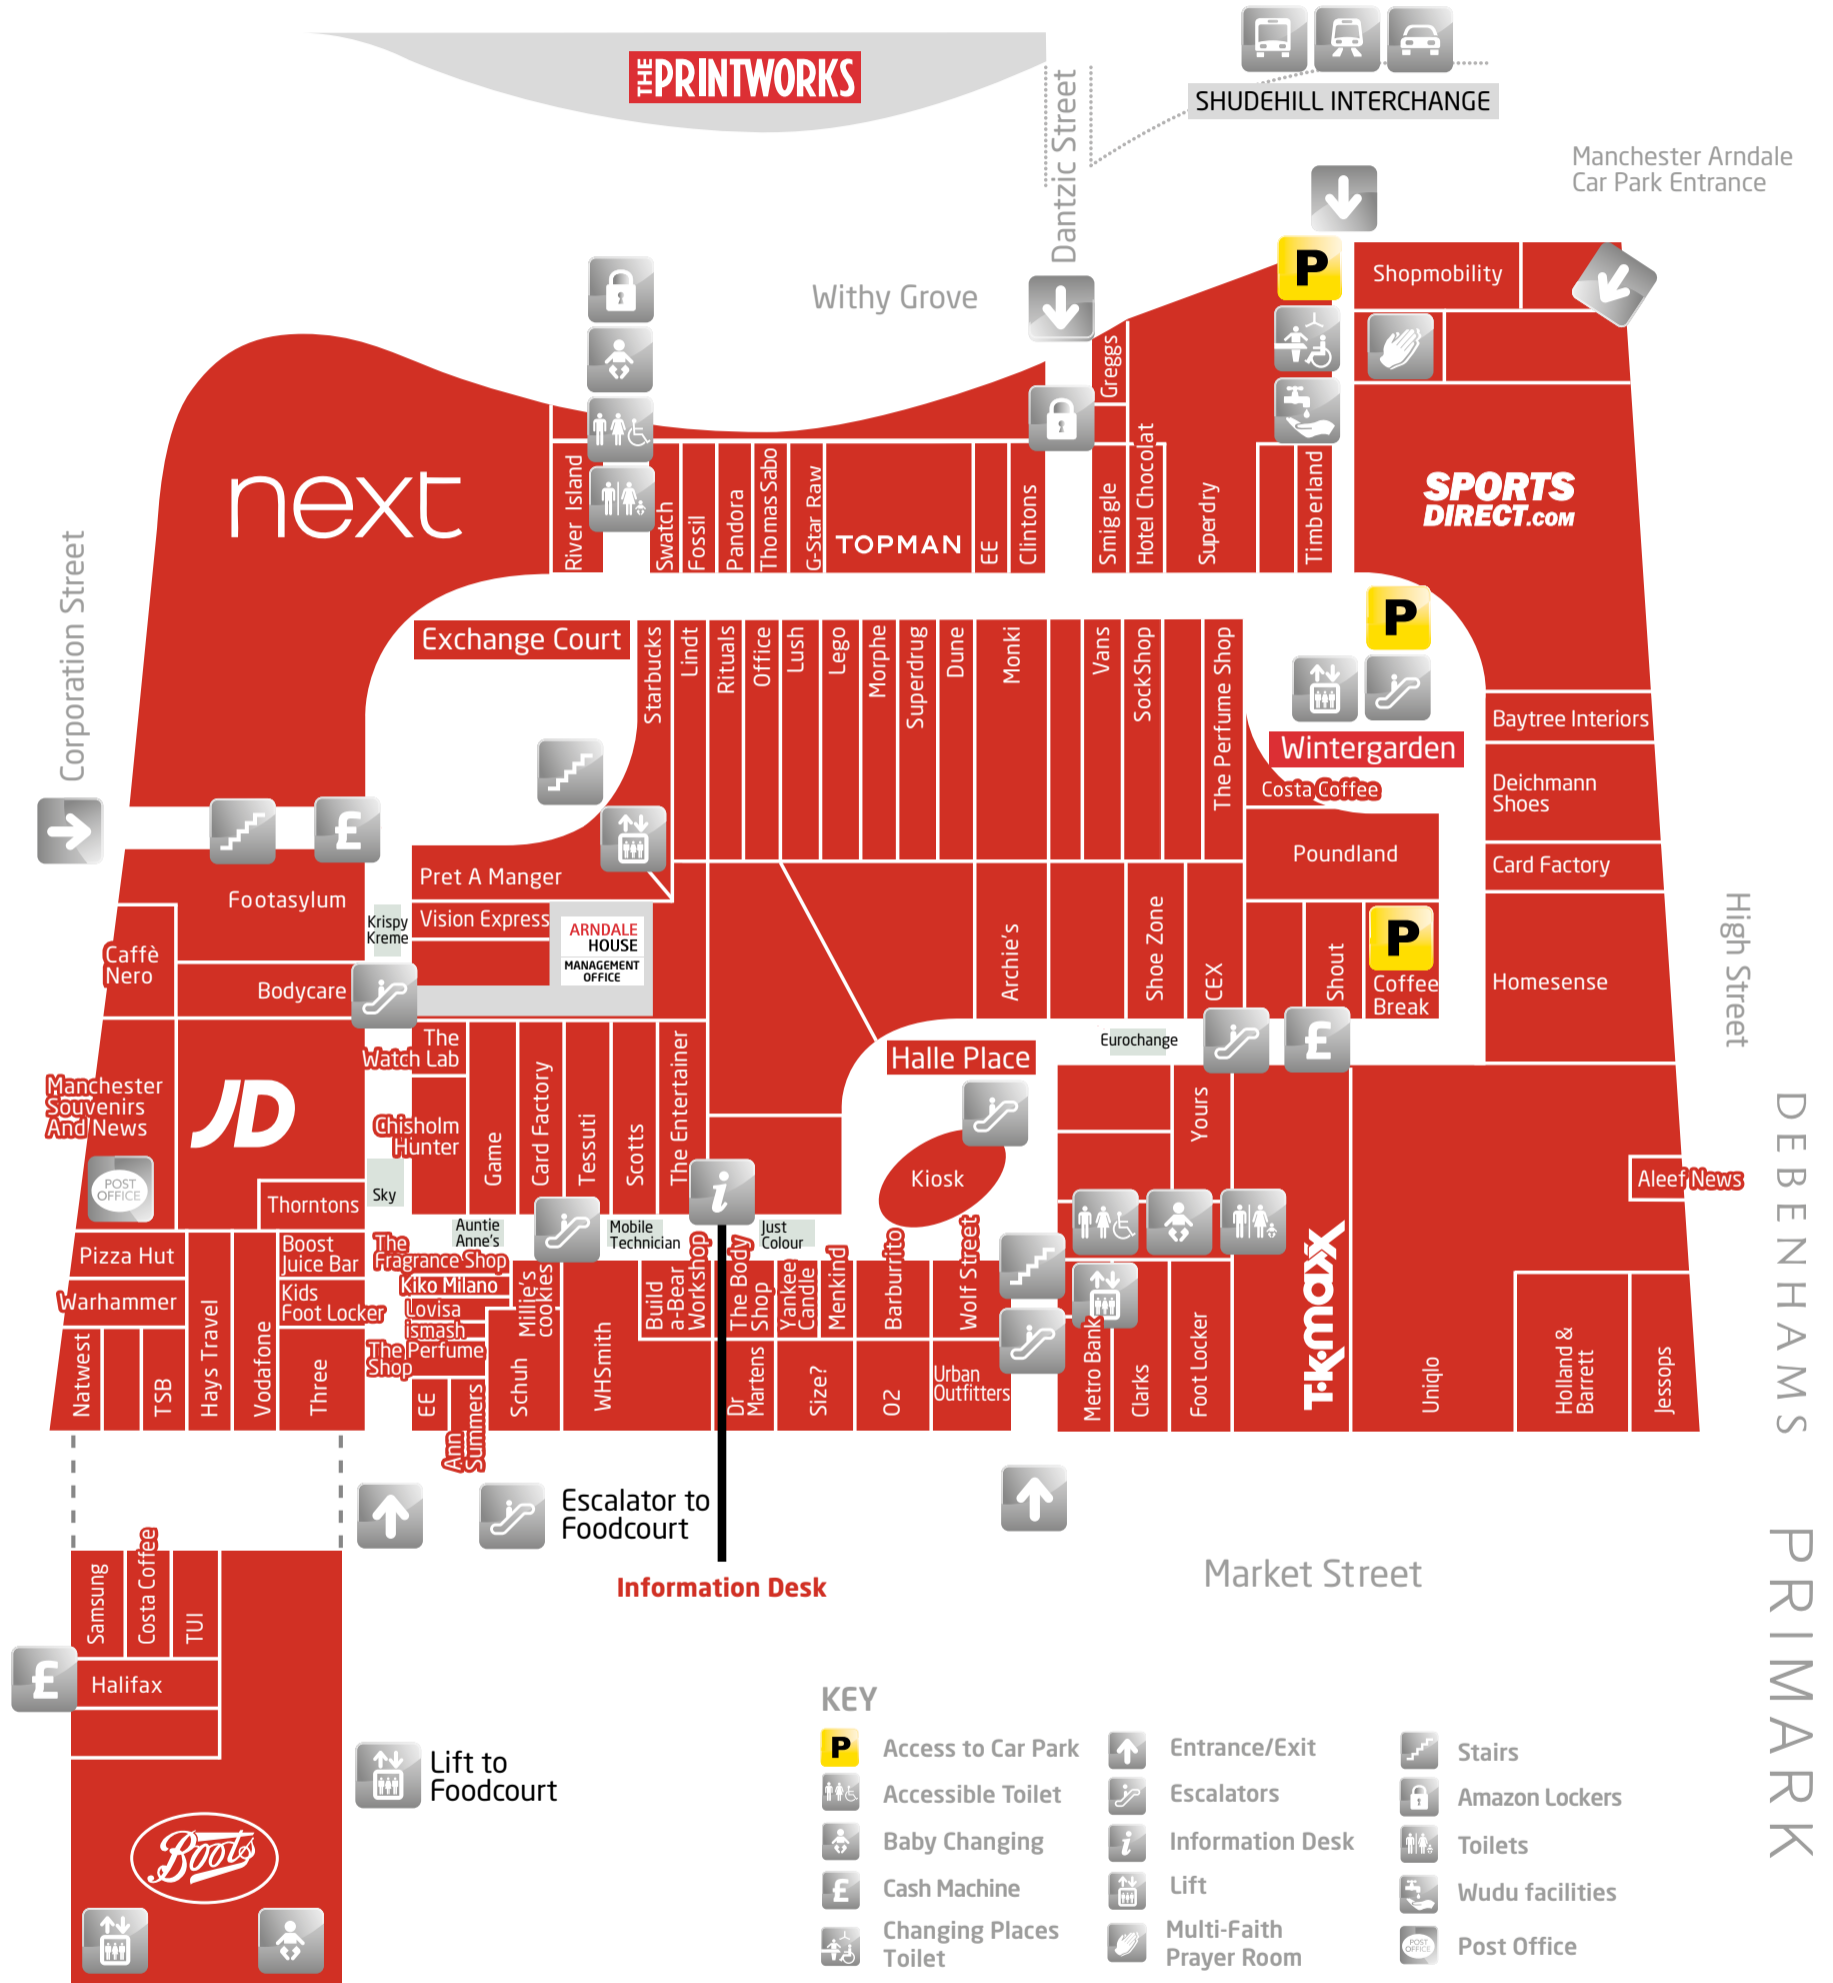

# LOWER MALL

SELFRIDGES & CO

M&S  
EST. 1884

## KEY

- Access to Car Park
- Accessible Toilet
- Baby Changing
- Cash Machine
- Changing Places Toilet
- Entrance/Exit
- Escalators
- Information Desk
- Lift
- Multi-Faith Prayer Room
- Stairs
- Amazon Lockers
- Toilets
- Wudu facilities
- Post Office

# UPPER MALL

SELFRIDGES & CO

M&S  
EST. 1884

DEBENHAMS  
PRIMARK

# FOODCOURT