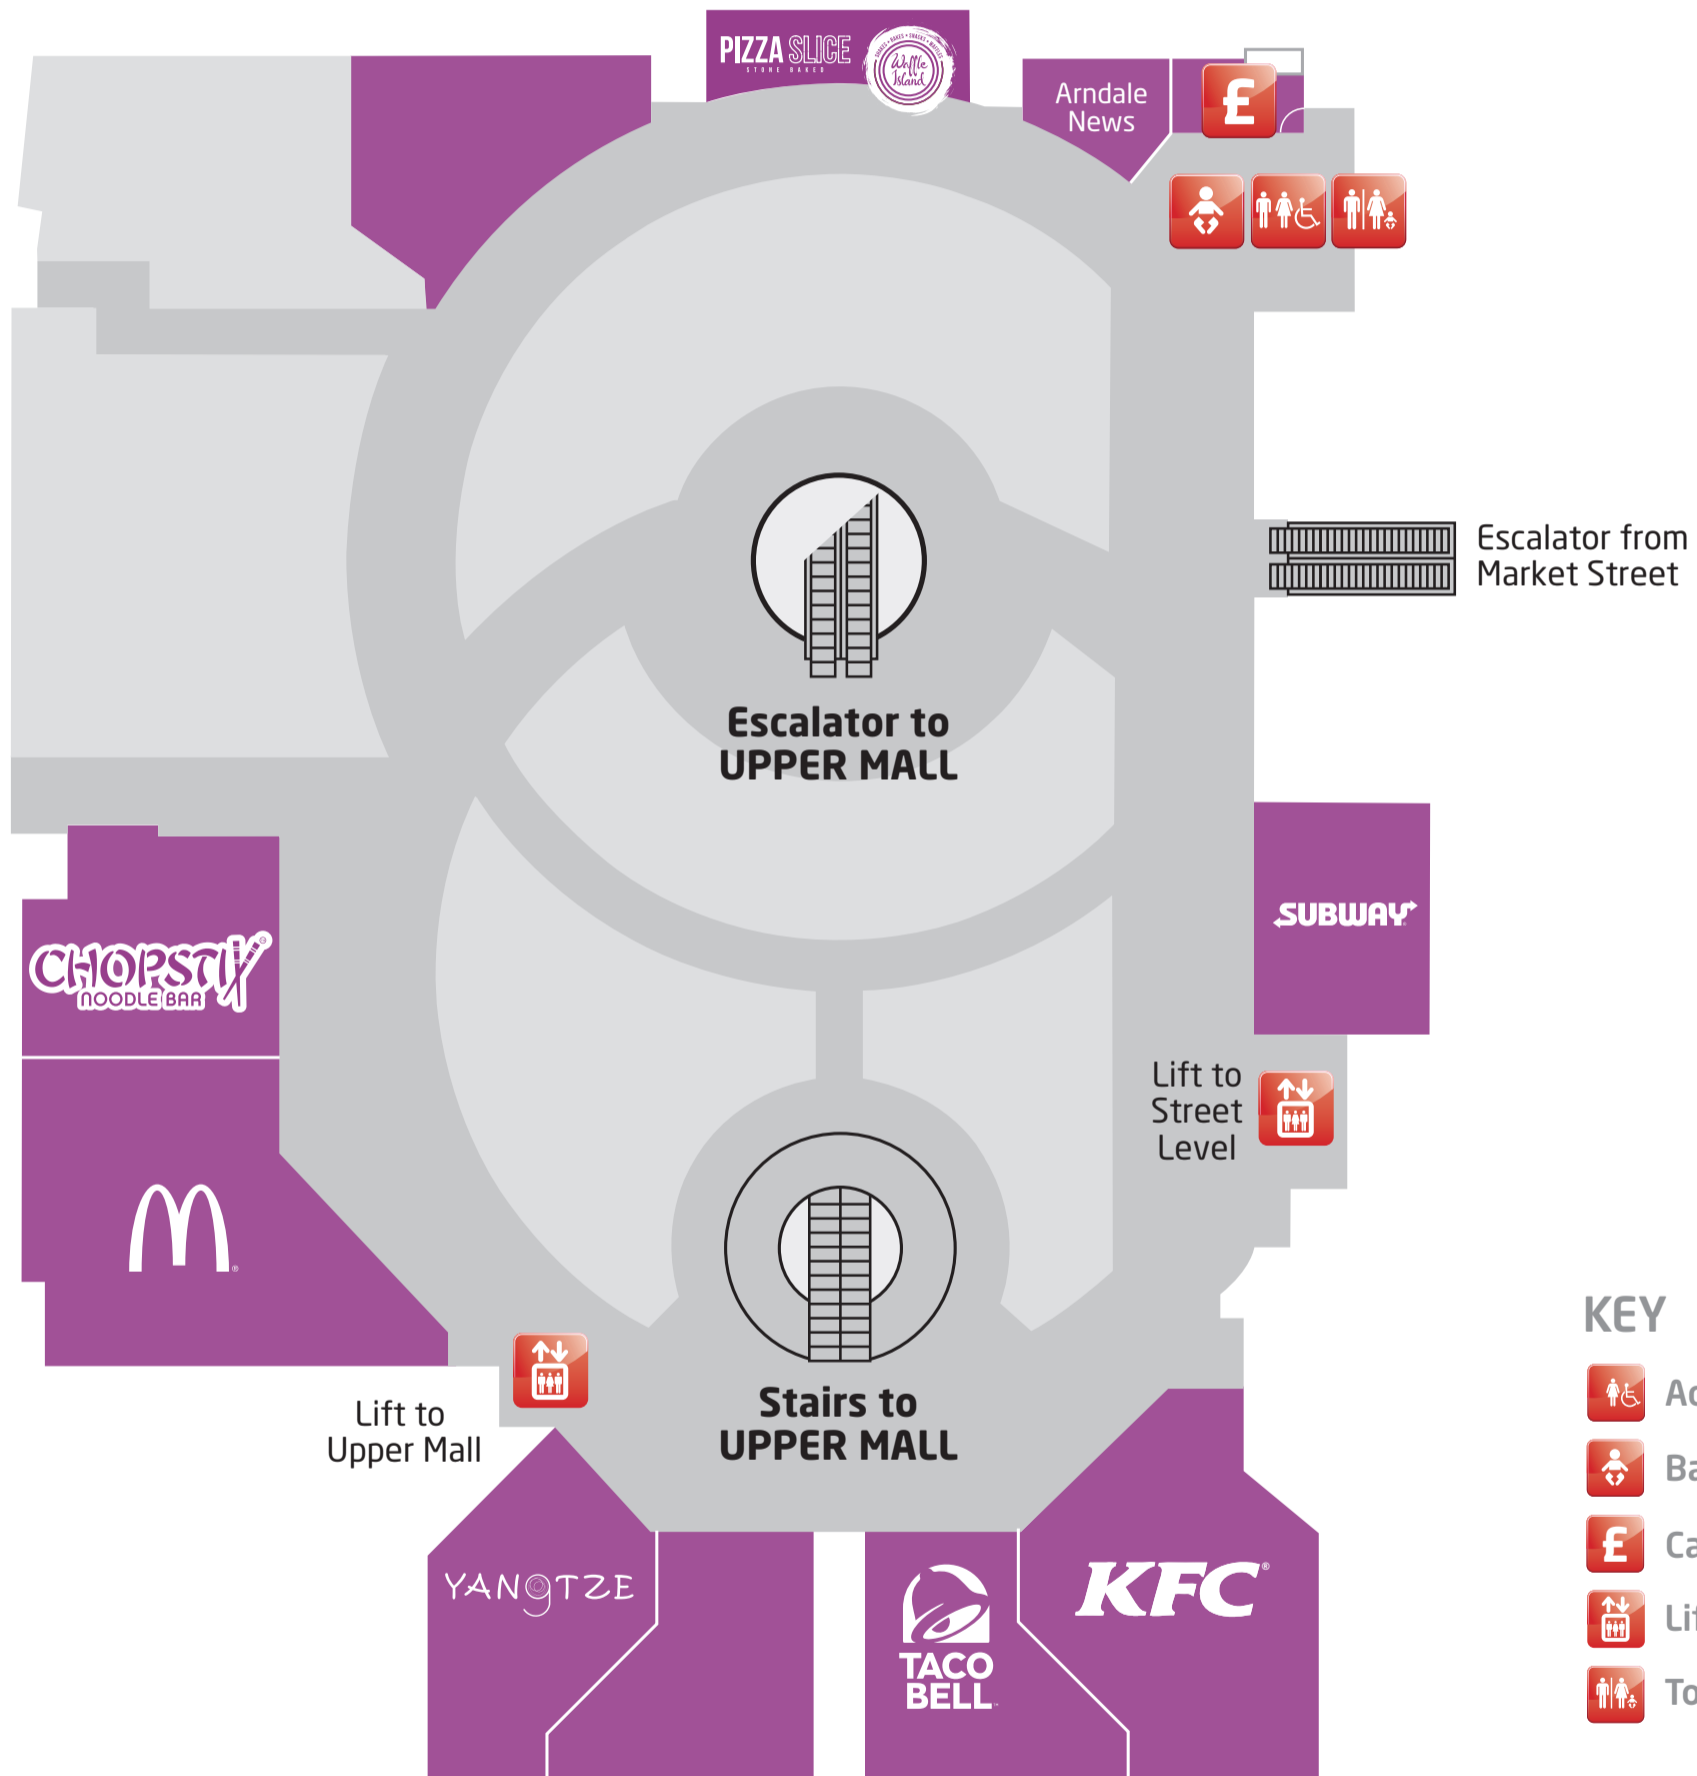

LOWER MALL

UPPER MALL

FOODCOURT

KEY

-  Accessible Toilet
-  Baby Changing
-  Cash Machine
-  Lift
-  Toilets