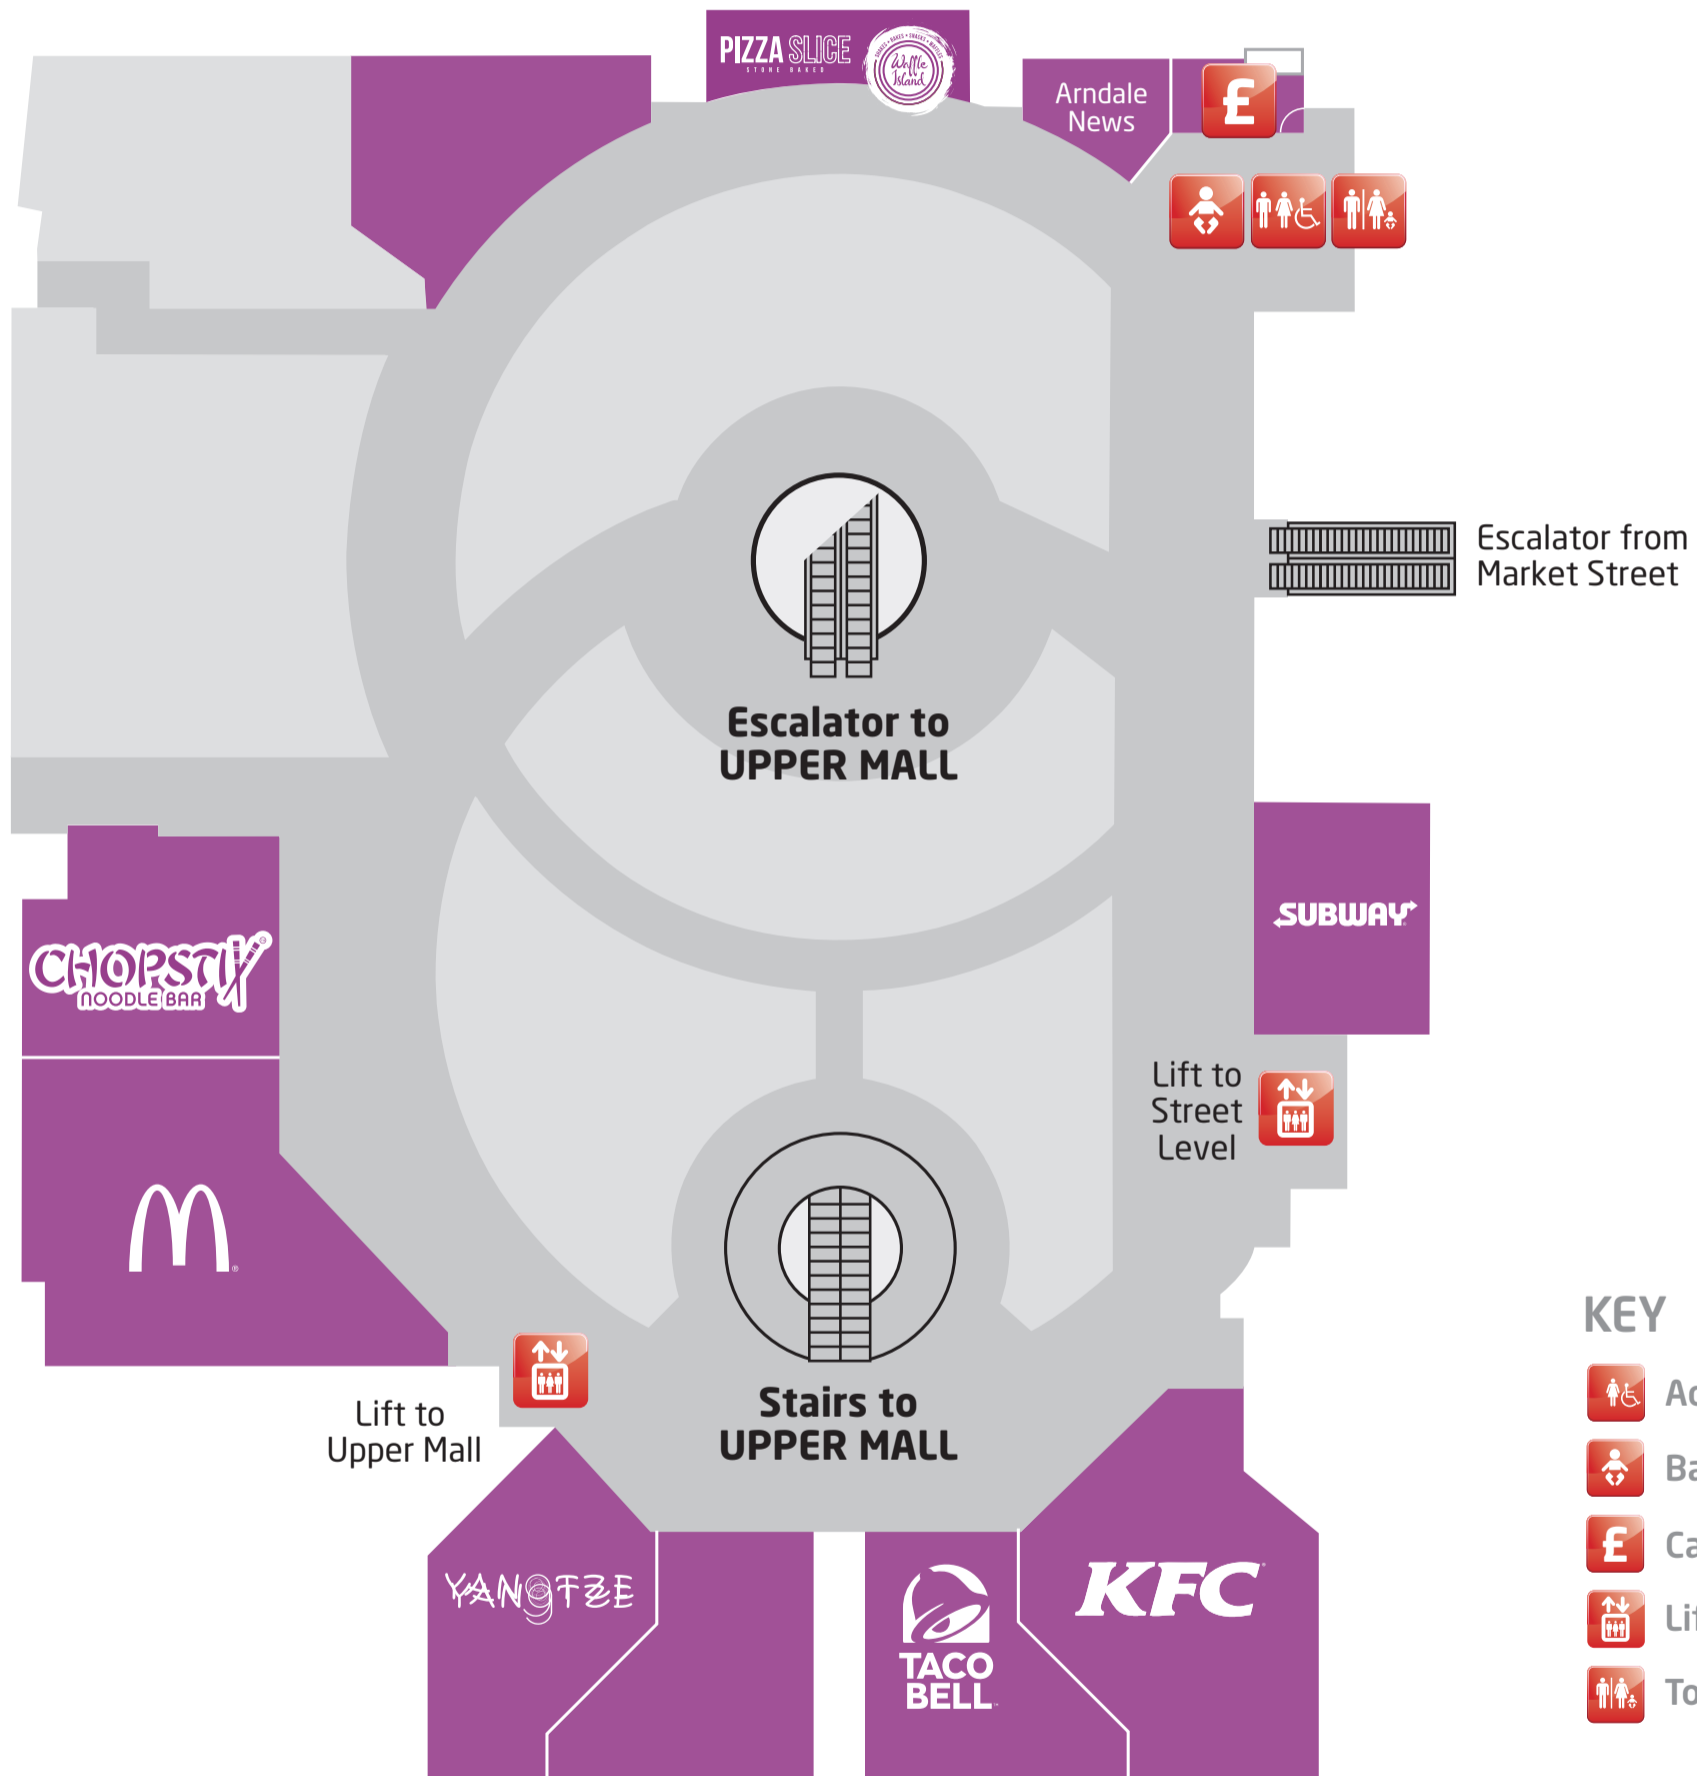

LOWER MALL

SELFRIDGES&CO

M&S
EST. 1884

DEBENHAMS
PRIMARK

UPPER MALL

FOODCOURT

KEY

-  Accessible Toilet
-  Baby Changing
-  Cash Machine
-  Lift
-  Toilets