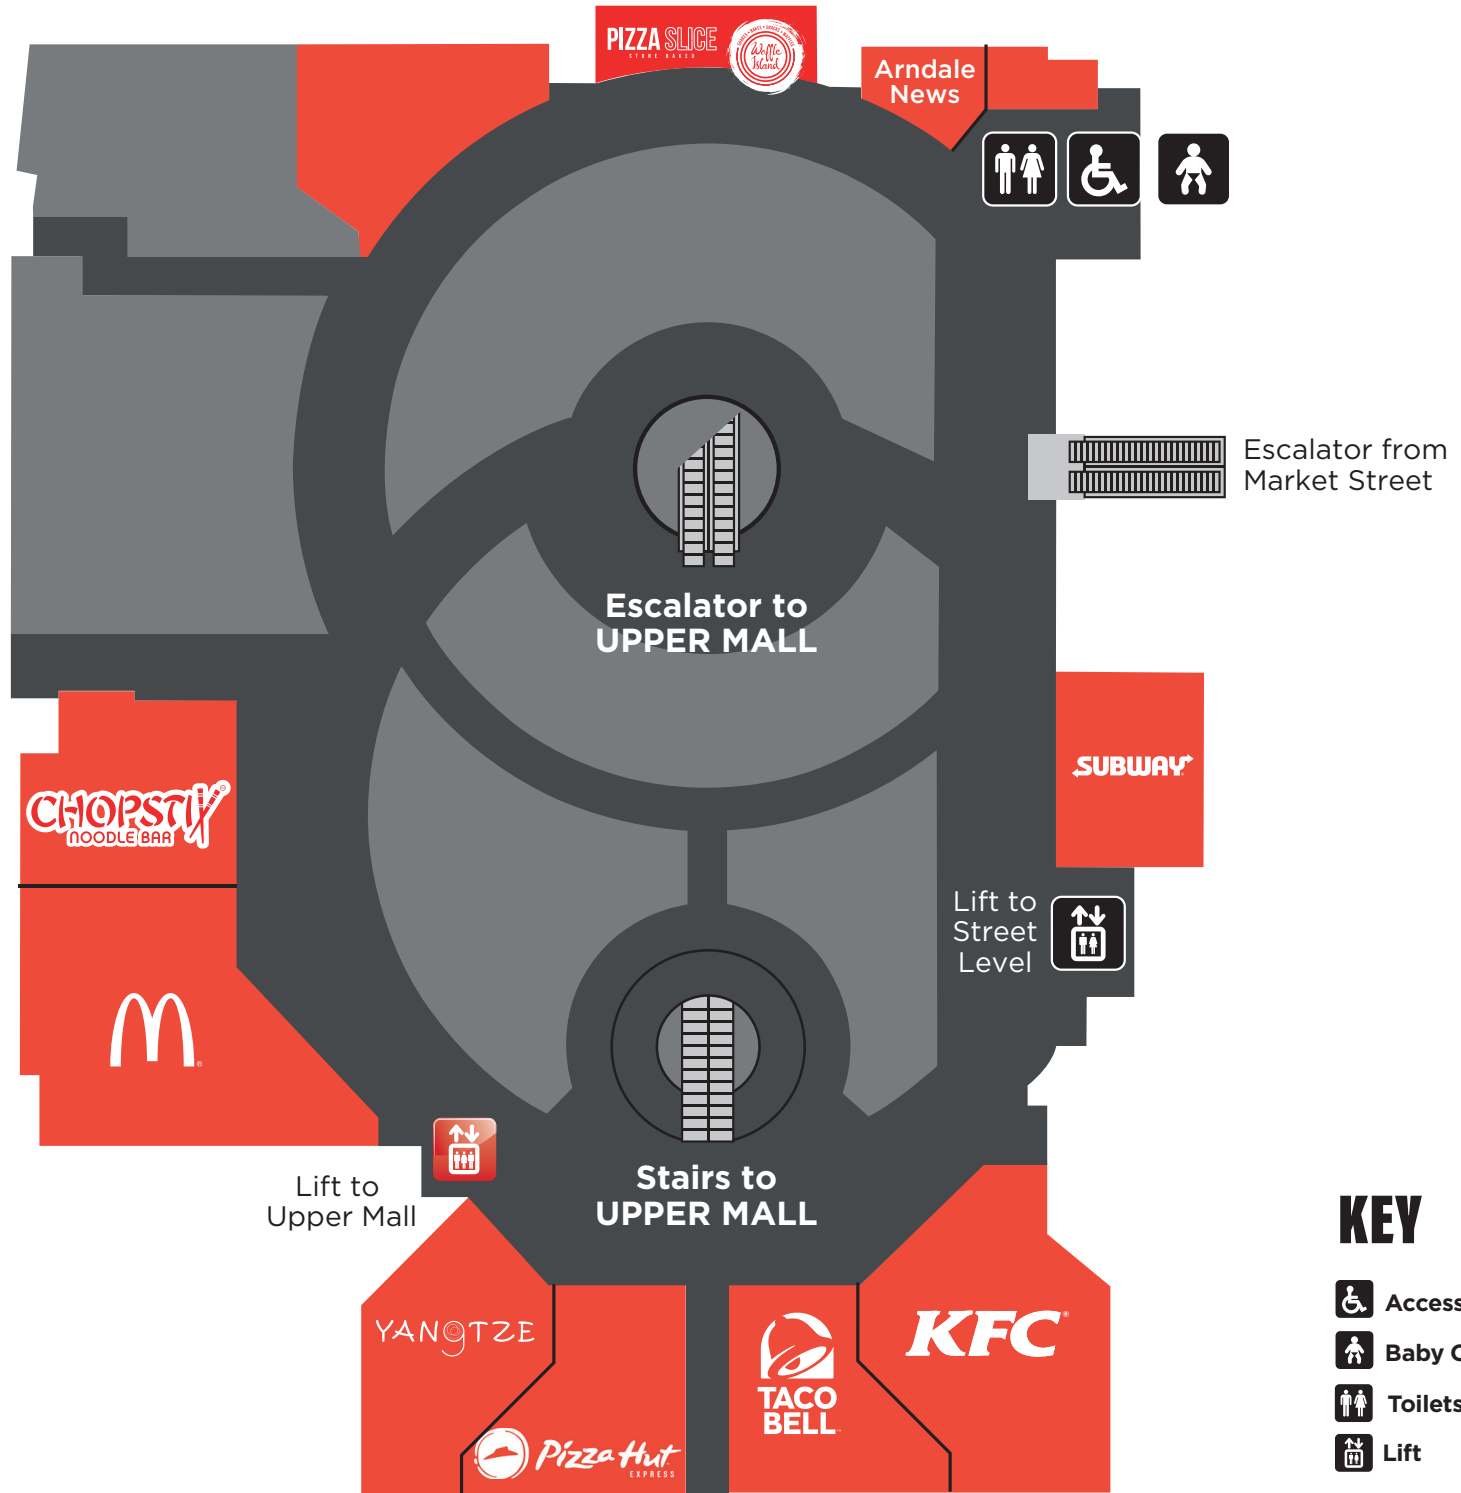

UPPER MALL

Bridge Link

KEY

- Access to Car Park
- Accessible Toilet
- Baby Changing
- Cash Machine
- Changing Places Toilet
- Entrance/Exit
- Amazon Lockers
- Information Desk
- Escalators
- Lift
- Stairs
- Taxi
- Multi Faith Prayer Room
- Wudu Facilities
- Post Office

FOOD COURT

KEY

- Accessible Toilet
- Baby Changing
- Toilets
- Lift